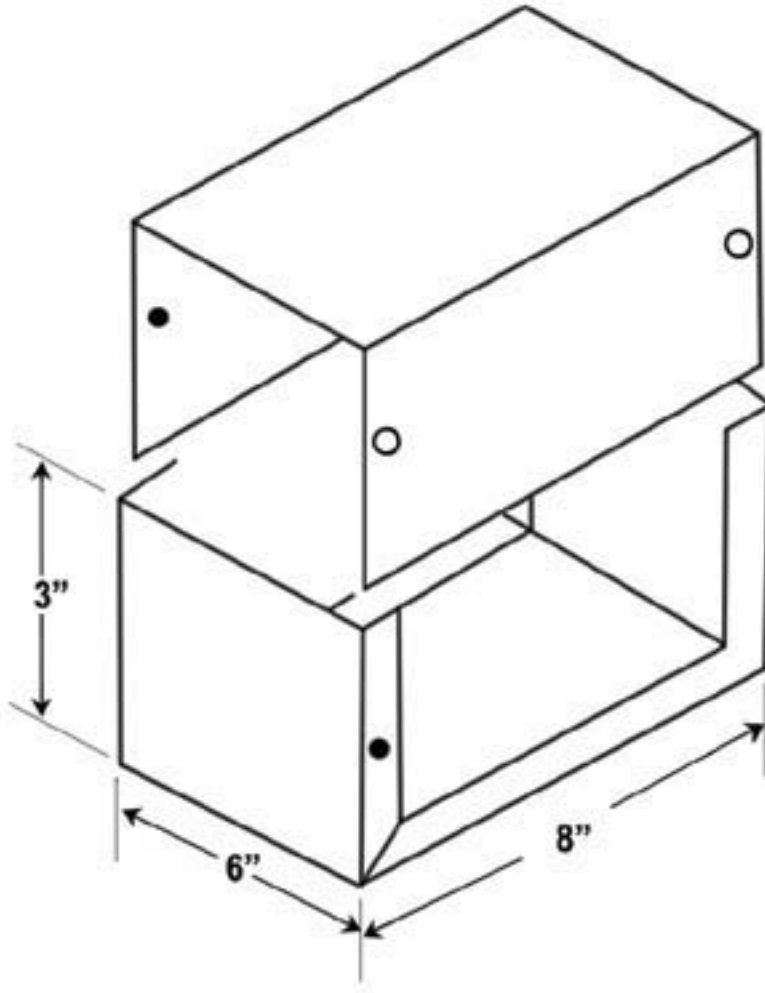

ENCLOSURE

Part #45001

Description: Small Enclosure, 8" x 6" x 3". Boxes to contain relays, transducers, and other remotely mounted devices. Two piece design allows easy access as the sections slip together and fasten with either a built-in snap lock or furnished sheet metal screws.